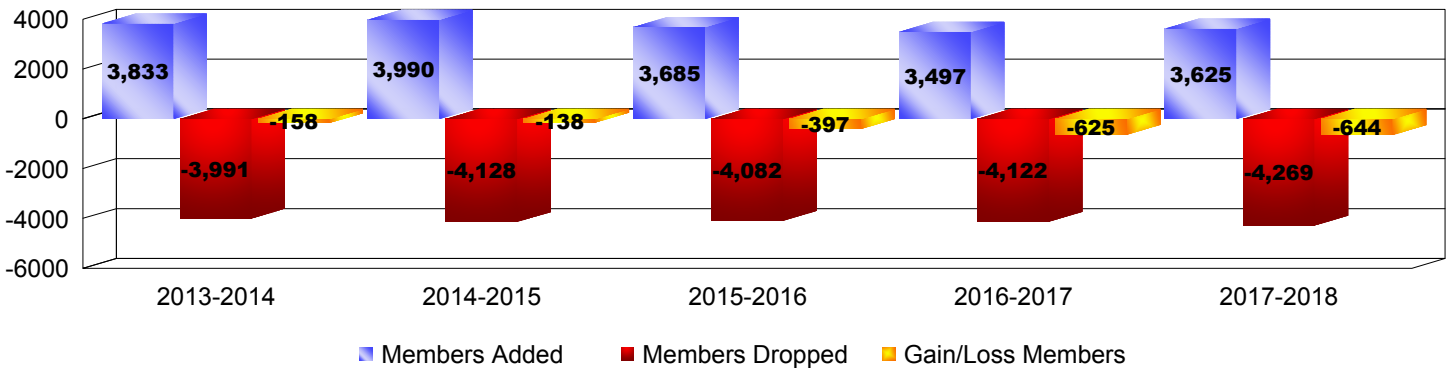

Year	New Clubs	Dropped Clubs	Gain/Loss Clubs	New Members	Charter Members	Reinstate Members	Transfer Members	Total Member Added	Total Members Dropped	Gain/Loss Members
2013-2014	13	-18	-5	2981	393	120	339	3833	-3991	-158
2014-2015	12	-25	-13	3140	359	92	399	3990	-4128	-138
2015-2016	12	-20	-8	2817	420	141	307	3685	-4082	-397
2016-2017	8	-16	-8	2764	282	104	347	3497	-4122	-625
2017-2018	10	-23	-13	2810	328	123	364	3625	-4269	-644
<b>Average</b>	<b>11</b>	<b>-20</b>	<b>-9</b>	<b>2902</b>	<b>356</b>	<b>116</b>	<b>351</b>	<b>3726</b>	<b>-4118</b>	<b>-392</b>

**Clubs**

**Members**

**Membership Composition**

June 2018 Cumulative

**Gender Comparison**

June 2018 Cumulative