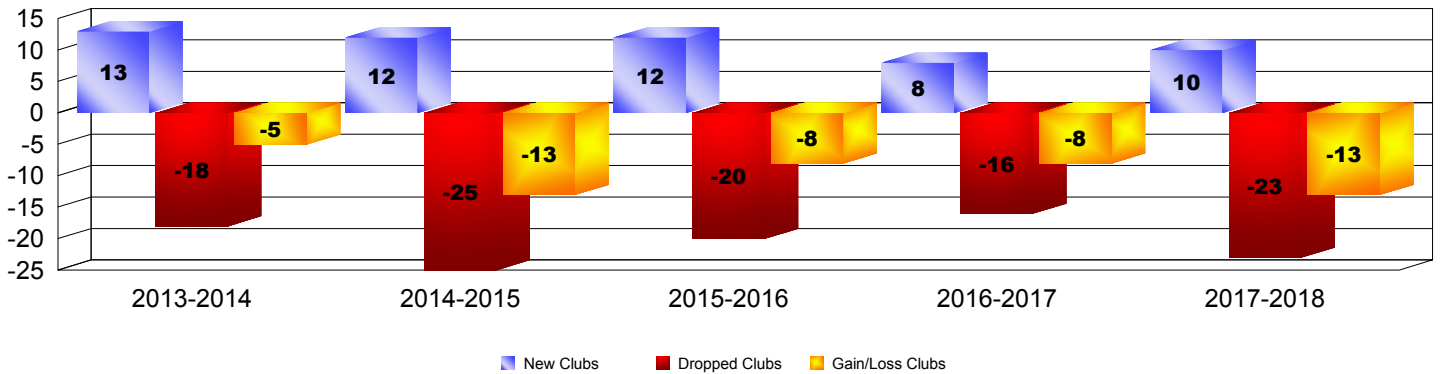

Year	New Clubs	Dropped Clubs	Gain/Loss Clubs	New Members	Charter Members	Reinstate Members	Transfer Members	Total Member Added	Total Members Dropped	Gain/Loss Members
2013-2014	13	-18	-5	2981	393	120	339	3833	-3991	-158
2014-2015	12	-25	-13	3140	359	92	399	3990	-4128	-138
2015-2016	12	-20	-8	2817	420	141	307	3685	-4082	-397
2016-2017	8	-16	-8	2764	282	104	347	3497	-4122	-625
2017-2018	10	-23	-13	2810	328	123	364	3625	-4269	-644
<b>Average</b>	<b>11</b>	<b>-20</b>	<b>-9</b>	<b>2902</b>	<b>356</b>	<b>116</b>	<b>351</b>	<b>3726</b>	<b>-4118</b>	<b>-392</b>

**Clubs**

**Members**

**Membership Composition**

June 2018 Cumulative

**Gender Comparison**

June 2018 Cumulative